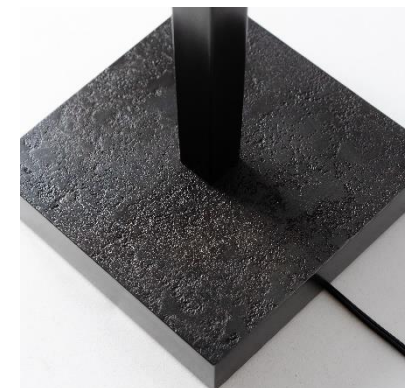

LIMN LED FLOOR LAMP

TEXTURED + SMOOTH STEEL WITH BRONZE SHADE

DIMENSIONS

30" – 60" ADJUSTABLE HEIGHT | 24" EXTENSION

BASE

9" L x 9" W x 2 1/4" H

TEXTURED + SMOOTH FABRICATED STEEL

LAMP

12 WATT ARRAY | 900 LUMENS | 3000K

FULL RANGE DIMMER TO 1%

INCLUDES PICO WIRELESS REMOTE CONTROL

Control may be wall-mounted with switch plate, by others.

CORD

96" BLACK CORD WITH STANDARD POLARIZED WALL PLUG

METAL FINISH : ARMS + BASE

BLACKENED STEEL WITH WAX

Requires maintenance. Please read Care & Maintenance Instructions

METAL FINISH : SHADE

DARKENED BRONZE (shown)

MEDIUM BRONZE

NATURAL BRONZE (will darken slightly over time)

CUSTOMIZATIONS AVAILABLE UPON REQUEST

San Francisco: Sloan Miyasato (415) 431.1465

Los Angeles: Una Malan (310) 734-7077

New York City: Profiles (212) 689-6903

paolocroatto.com