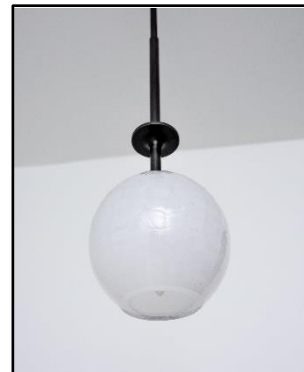

PAOLO
CROATTO

LUNA PENDANT

WHITE HANDBLOWN CRACKLE GLASS + BLACKENED STEEL

LUNA PENDANT

WHITE HANDBLOWN CRACKLE GLASS + BLACKENED STEEL

GLASS SHADE

5 1/2" diameter x 6" H

WHITE crackle (shown)

ORANGE, BLUE + CLEAR crackle glass also available

DROP ROD

STANDARD OAH UP TO 72" L

Drop rod length customizable

Please specify OAH at time of order

OAH longer than 72" requires custom quote

CANOPY

5" diameter x 3/4" H

Photo shows canopy mounted to flat ceiling – standard

Mounting can be made to accommodate sloped ceiling

up to 30° maximum, if specified at time of order, for

no additional charge

Ceiling with slope greater than 30° requires custom quote

LAMP

60 WATT MAX INCANDESCENT with candelabra base

FINISH: DROP ROD + CANOPY

BLACKENED STEEL WITH WAX (shown)

Requires maintenance. Please read Care &

Maintenance Instructions

Cardinal powder coat colors available. Requires custom quote