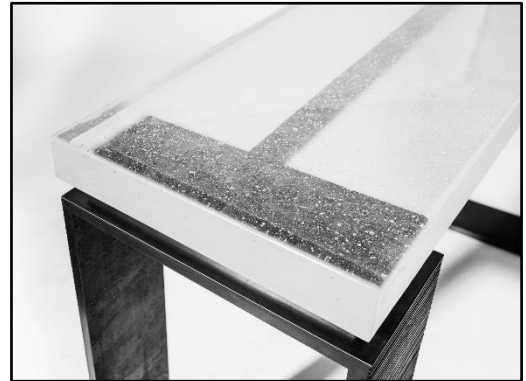

WERNER CONSOLE

HAND FORGED + FABRICATED STEEL BASE WITH FUSED GLASS TOP

DIMENSIONS

60" L x 16" W x 36" H

FUSED GLASS TOP

60" L x 16" W x 2 1/2" THICK

GLASS COLOR

CLEAR WITH BUBBLES + INCLUSIONS

CUSTOM COLORS AVAILABLE

BASE

FORGED + FABRICATED STEEL

METAL FINISH

BLACKENED STEEL WITH WAX*

Requires maintenance.

Please follow Care & Use Instructions

CUSTOMIZATIONS AVAILABLE UPON REQUEST

San Francisco: Sloan Miyasato (415) 431.1465

Los Angeles: Una Malan (310) 734-7077

New York City: Profiles (212) 689-6903

paolocroatto.com