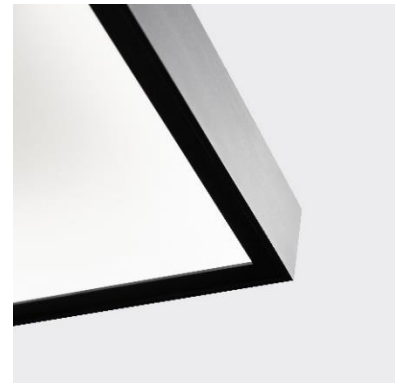

RAVENNA CHANDELIER

BLACKENED STEEL WITH WHITE GLASS DIFFUSER

DIMENSIONS

21" W x 36" L x 40" OAH

OAH is customizable up to 72" at no additional cost

OAH more than 72" requires custom quote

Design of this fixture is easily reproportioned and requires a custom quote

CANOPY

6" W x 9" L x 2 1/2"D

CANOPY CONTAINS DRIVER

MOUNTS TO A FLAT CEILING

Canopy attaches to wood blocking in ceiling which must be rated to hold a minimum of 100 lbs.

LAMP

48 WATT LED ARRAY | 4300 LUMENS | 3000K

WHITE GLASS DIFFUSER

FULL RANGE DIMMER TO 1%

Requires compatible Lutron Vive dimmer switch, by others

Vive dimmer switch can be used with Pico wireless remote control, by others

FINISH

BLACKENED STEEL WITH WAX

Requires maintenance Please read Care & Maintenance Instructions

FINISH & DIMENSION CUSTOMIZATIONS AVAILABLE

UPON REQUEST Requires custom quote

San Francisco: Sloan Miyasato (415) 431.1465

Los Angeles: Una Malan (310) 734-7077

New York City: Profiles (212) 689-6903

paolocroatto.com